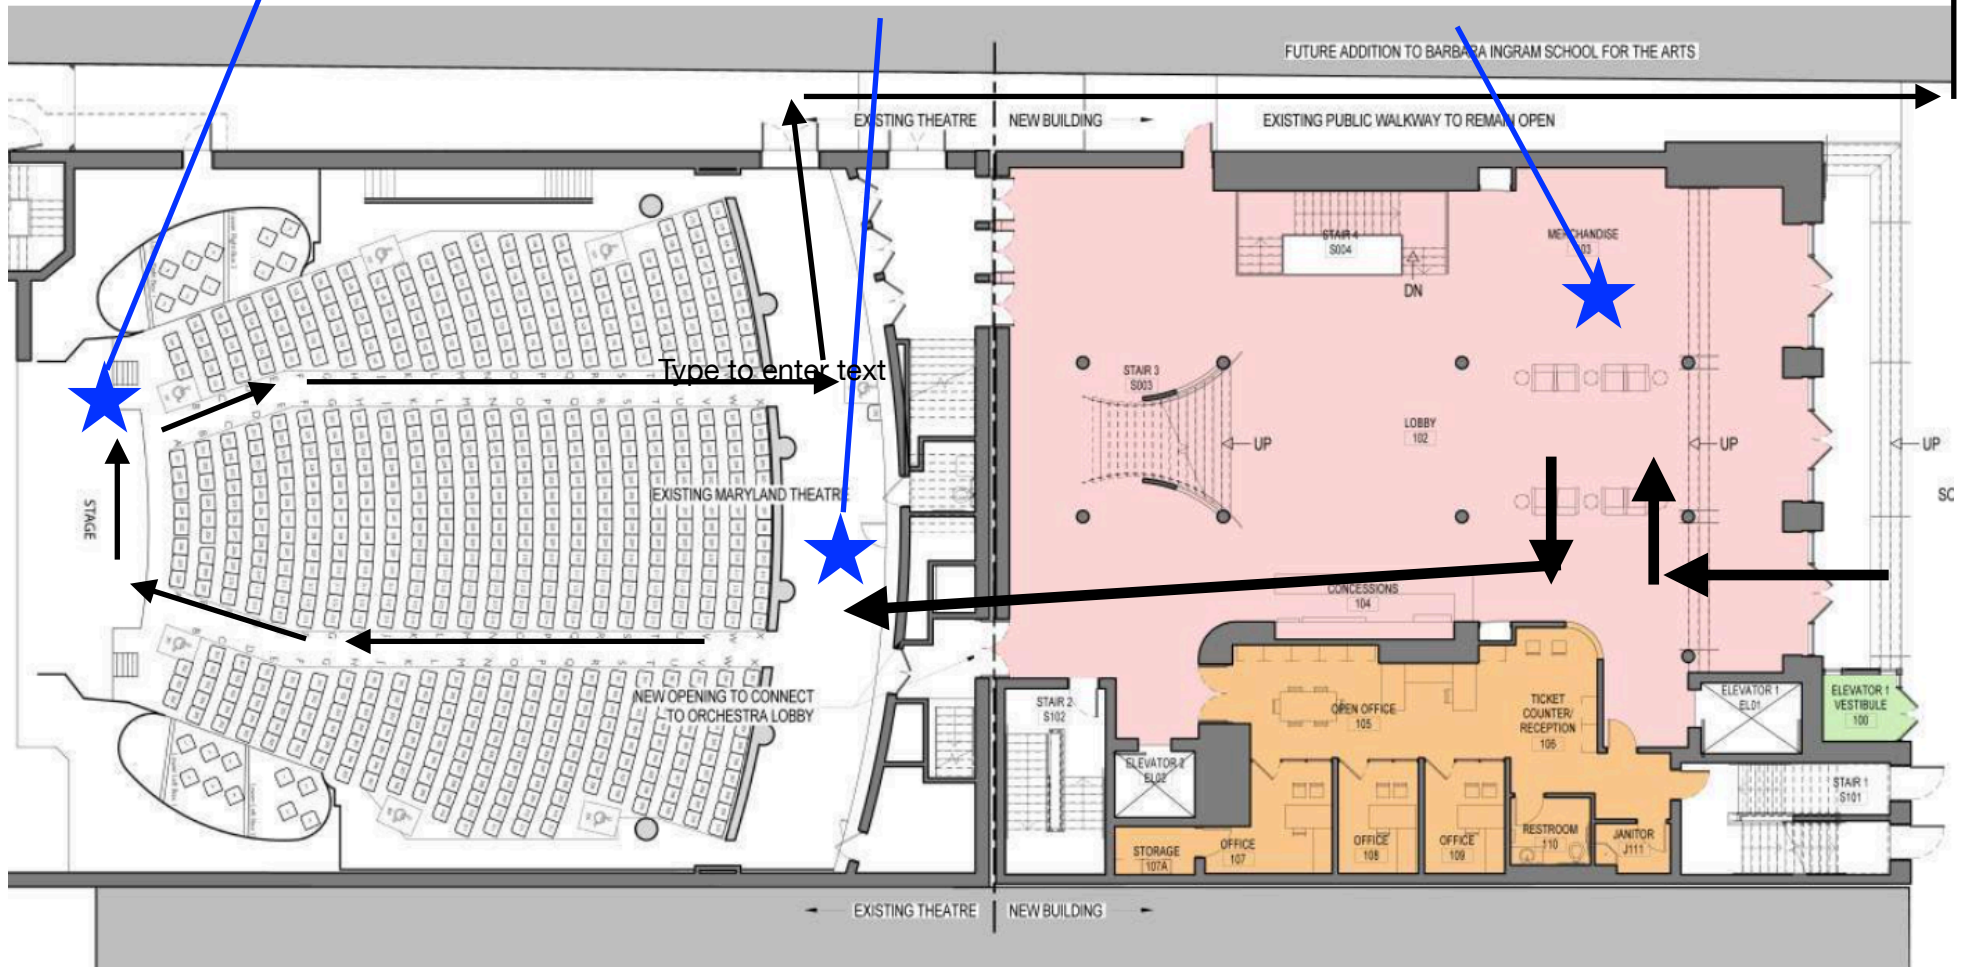

SENIOR INDIVIDUAL GRADUATION MAP PAGE 2

**STATION 5 -
GROH ACADEMIC
CENTER**

**STATION 4 -
GRADUATION AND
PHOTOGRAPH**

**STATION 3 -
STAGING AREA**

**STATION 2 -
LOBBY**

Leave through the alley of the Maryland Theatre and enter the new Vincent Groh Academic Center for **STATION 5**