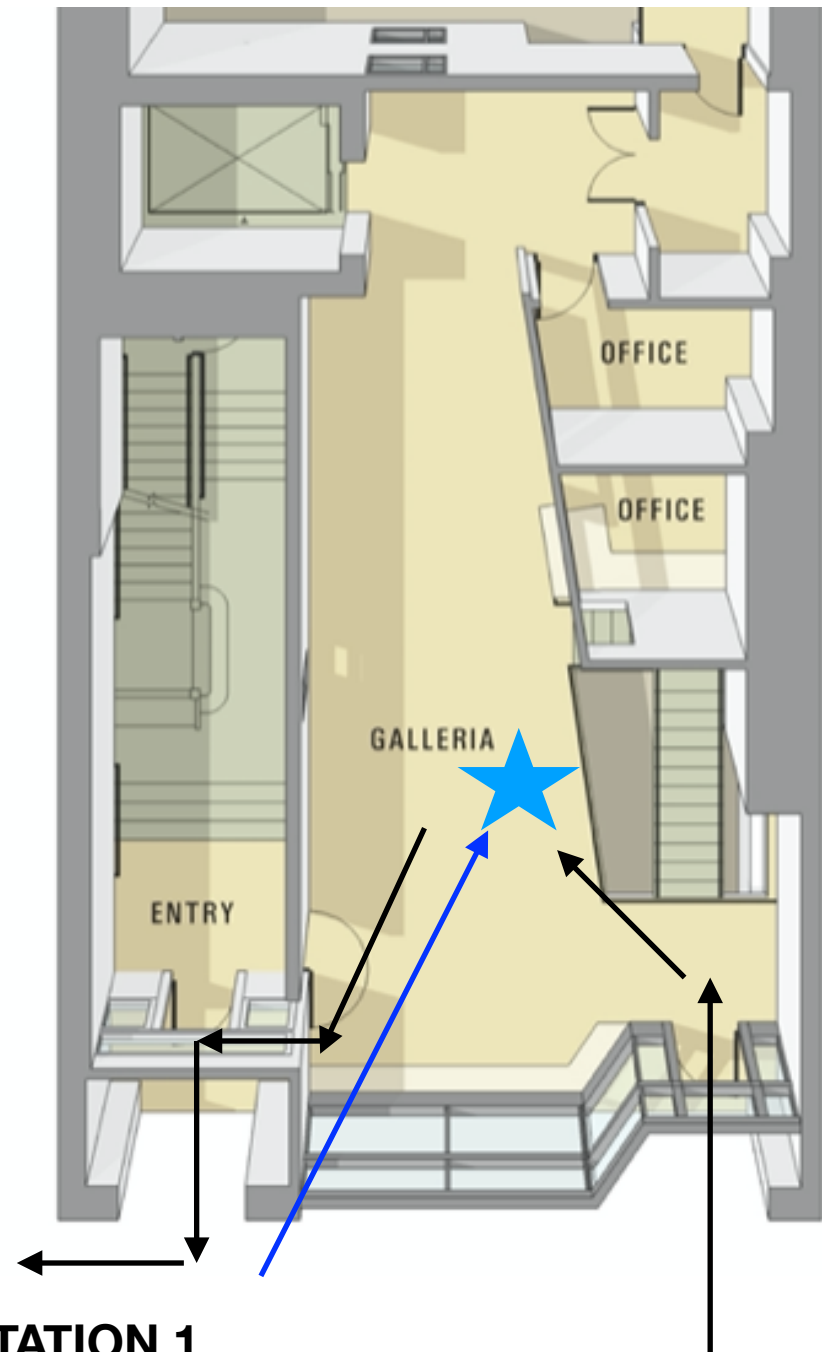

SENIOR INDIVIDUAL GRADUATION MAP PAGE 1

Park and call 301-766-8840
They will direct you to come to the first
station or wait in your car until the
station is ready

Enter the main door of BISFA and
Go to **Station 1**

Exit through the wood doors and head
to the Maryland Theatre for **Stages 2-4**

STATION 1

Enter the main door of BISFA
Turn in any outstanding materials
(chromebook, obligations etc.)