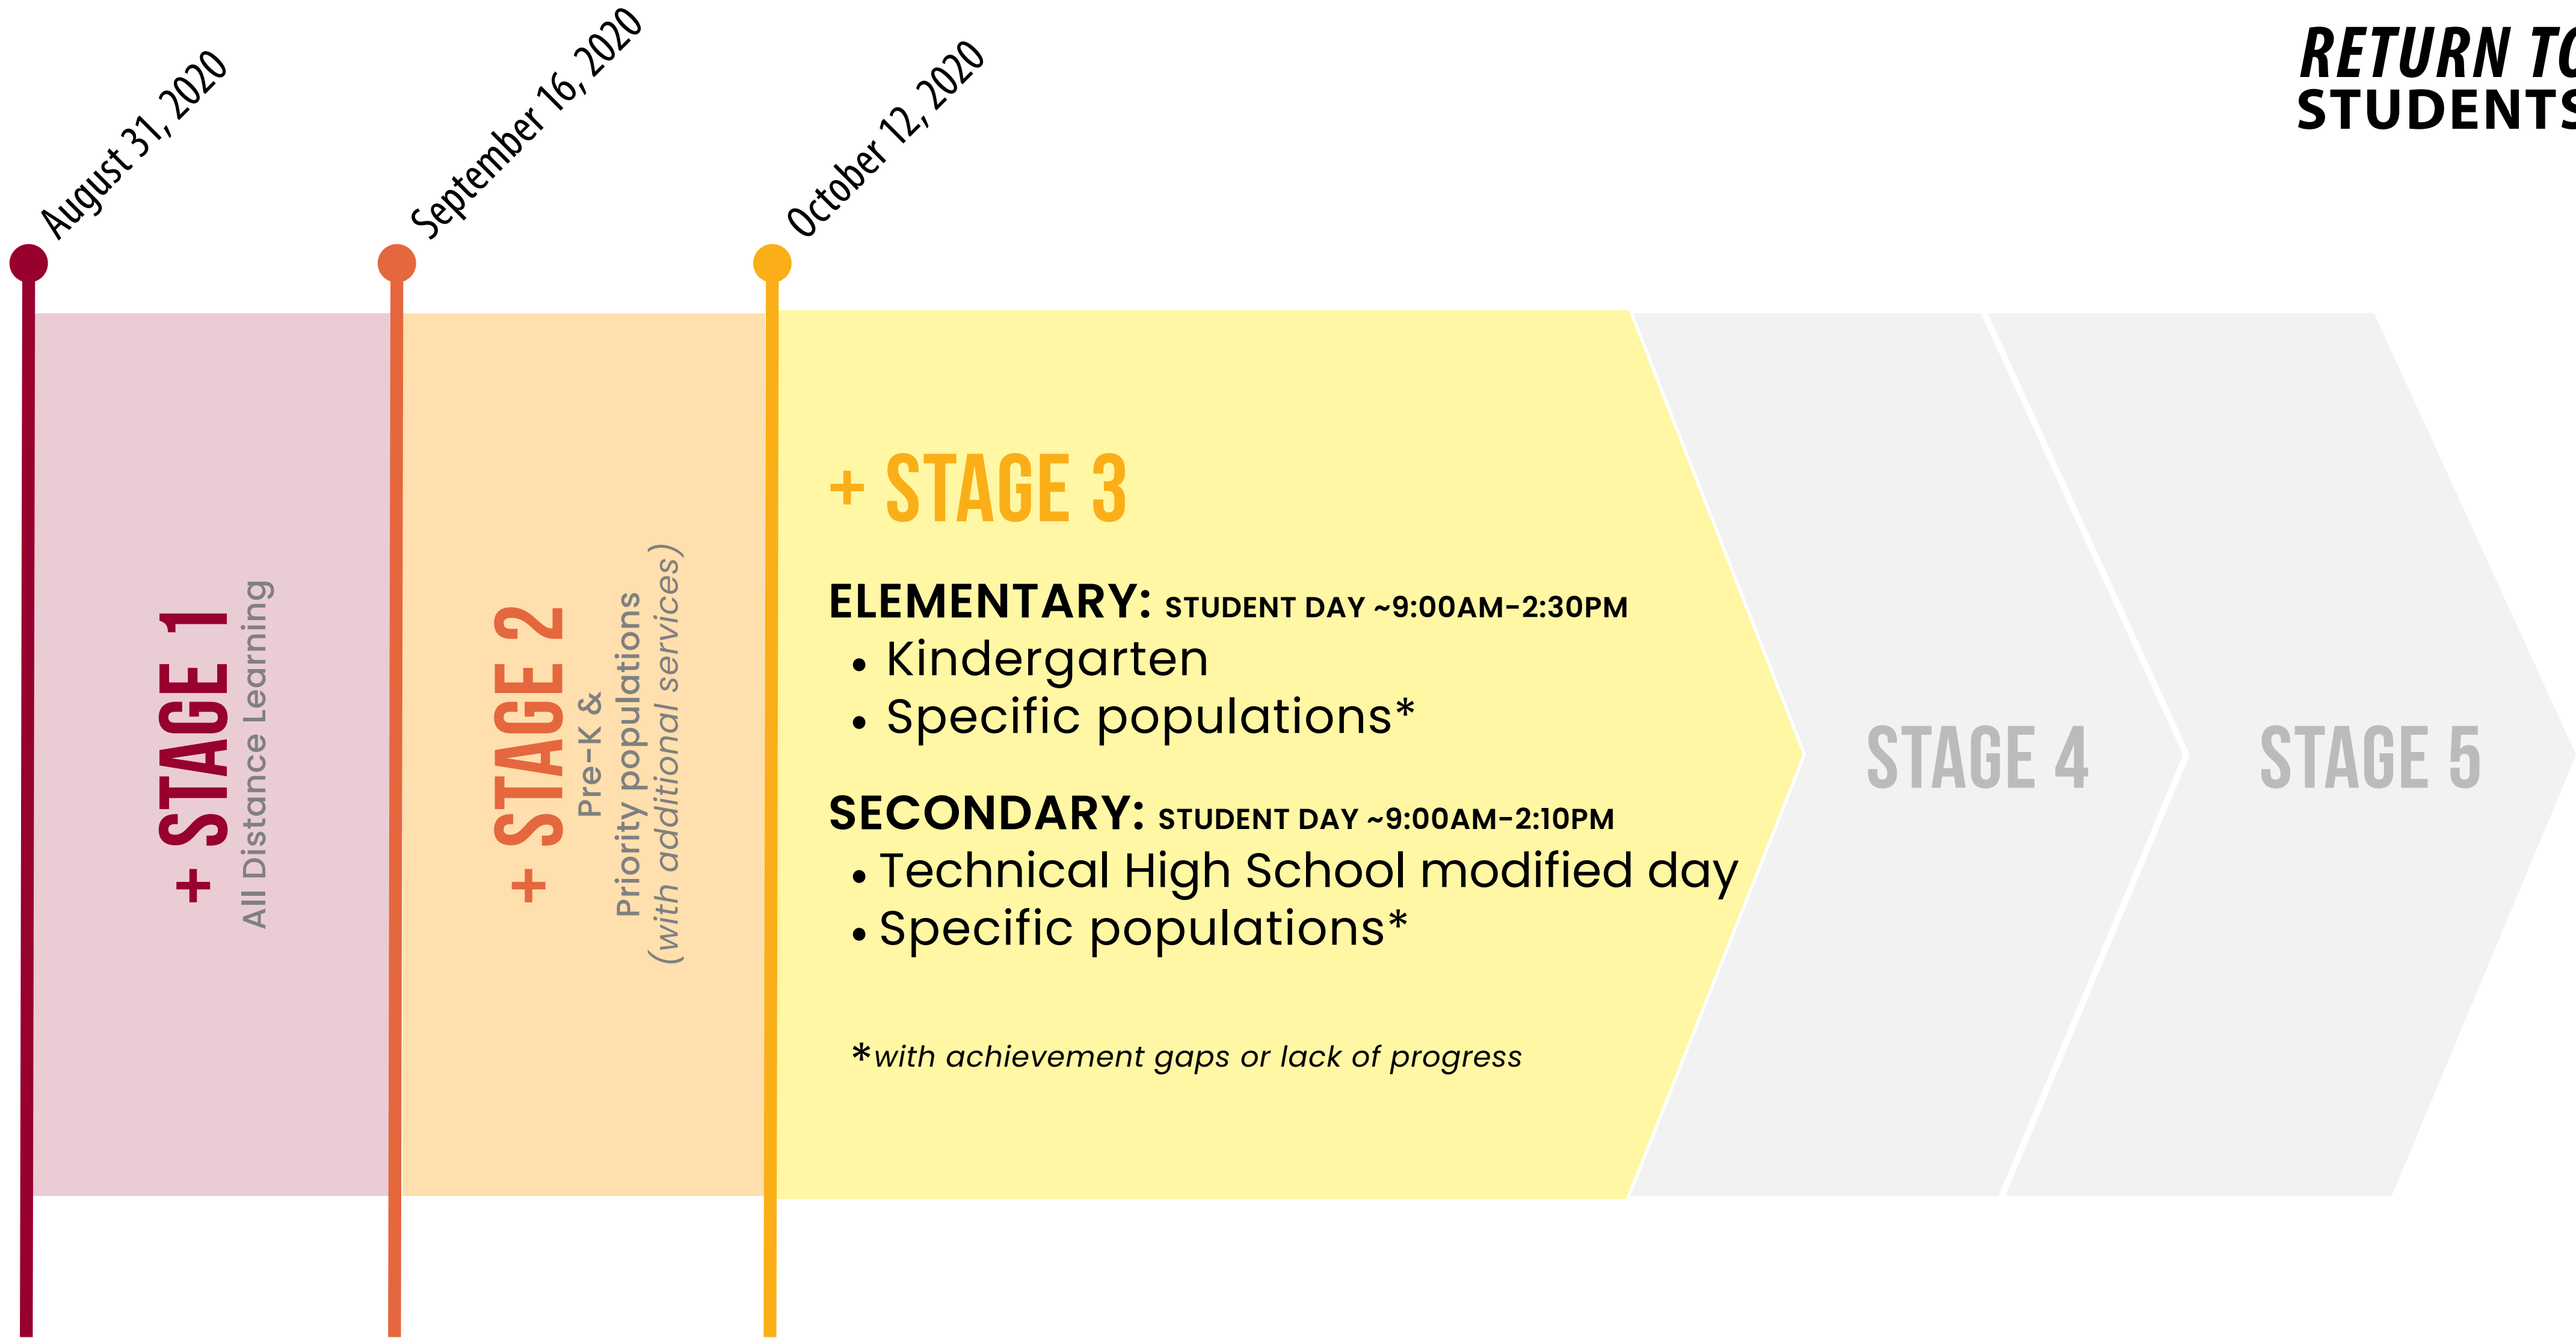

# RETURN TO LEARN PLAN STUDENTS IN SCHOOL

August 31, 2020  
September 16, 2020

## + STAGE 2

**ELEMENTARY:** STUDENT DAY ~9:00AM-2:30PM

- Pre-K
- Priority populations\*

**SECONDARY:** STUDENT DAY ~9:00AM-2:10PM

- Priority populations\*

*\*with additional services*

STAGE 3

STAGE 4

# RETURN TO LEARN PLAN STUDENTS IN SCHOOL