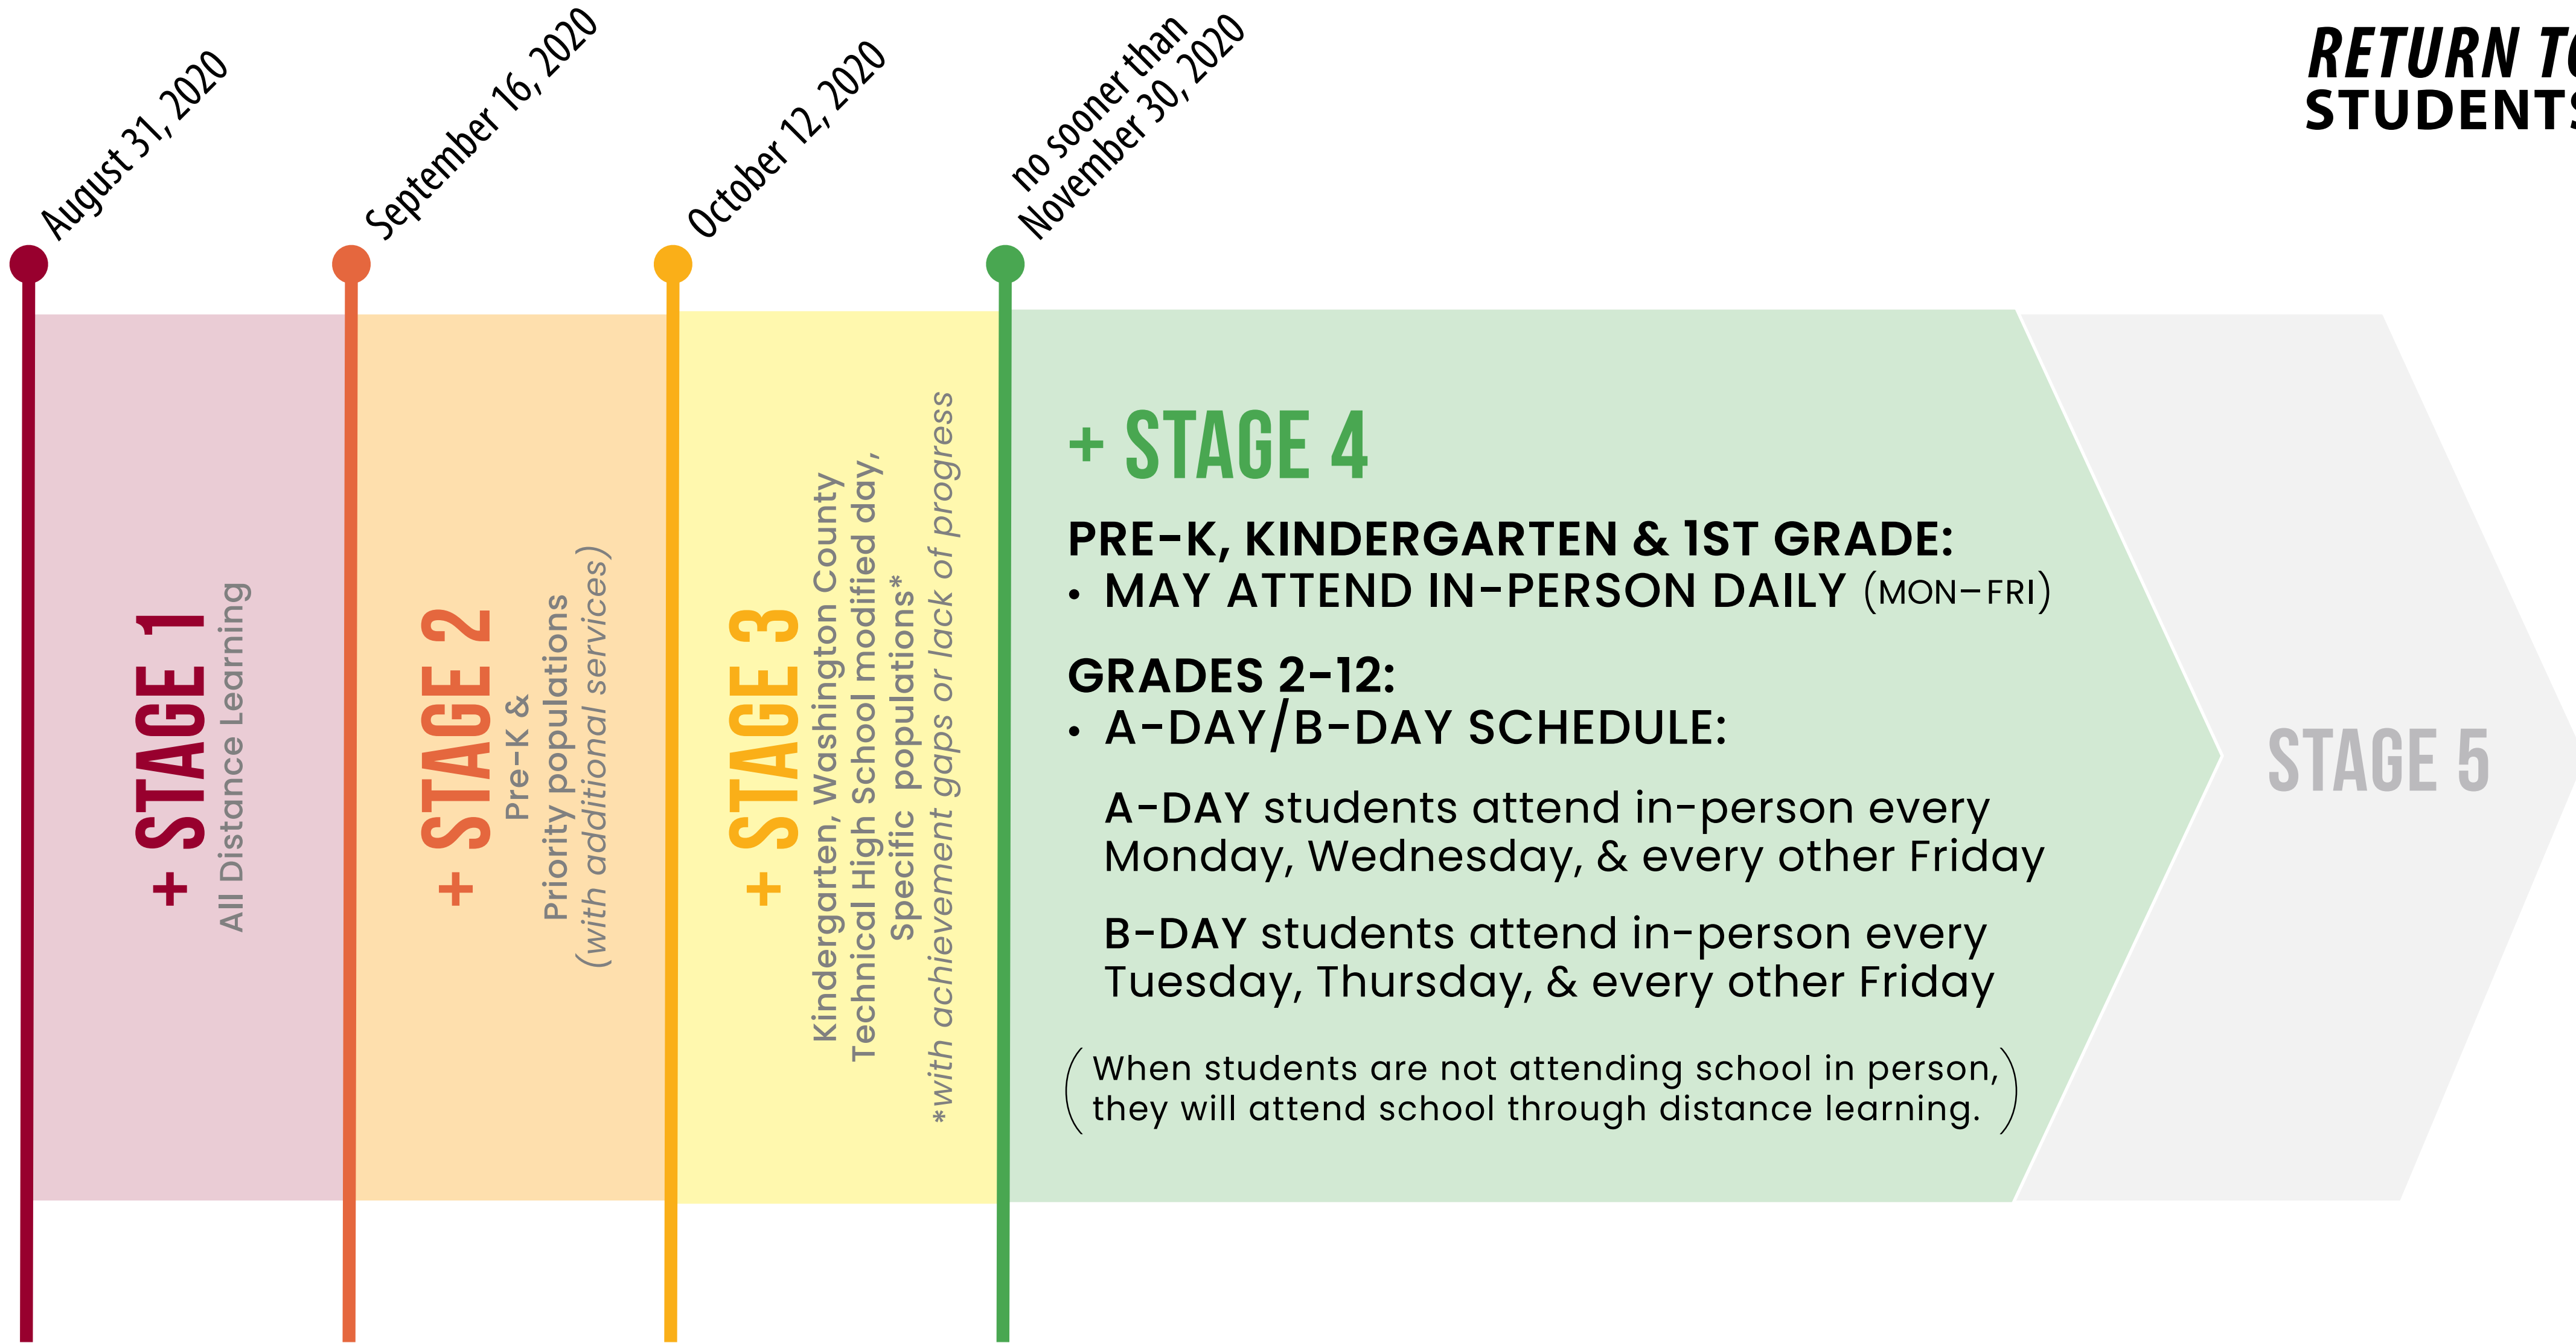

RETURN TO LEARN PLAN STUDENTS IN SCHOOL